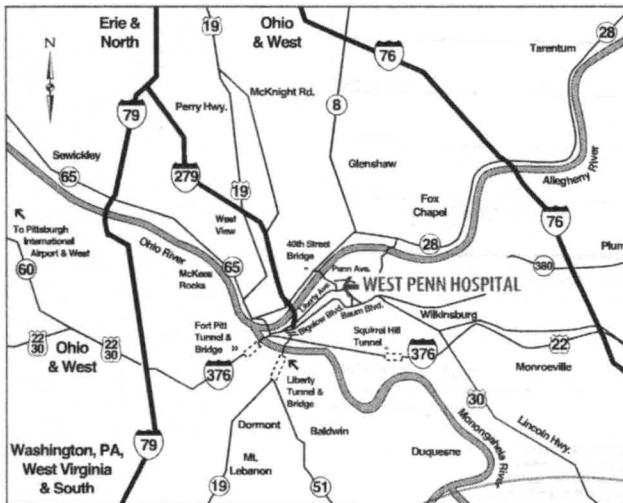

From the East:

Follow I-376 West to Wilkinsburg exit. Follow Ardmore Blvd. (Rte. 8) to Penn Ave. Turn left onto Fifth Ave. and follow to South Aiken Ave. Turn right onto South Aiken and follow to Baum Blvd. Stay straight onto Liberty Ave. West Penn Hospital is located at the intersection of Liberty and South Millvale Avenues.

From the South:

Follow Route 51 North to West Liberty Ave. Turn right onto West Liberty Ave. and continue through the Liberty Tunnel and across the Liberty Bridge. Follow I-579 North to the Bigelow Blvd. exit (Rte. 380). Follow Bigelow Blvd. and take the Liberty Ave./Bloomfield exit, crossing the Bloomfield Bridge. Bear right at the end of bridge onto Liberty Ave. West Penn Hospital is located at the intersection of Liberty and South Millvale Avenues.

From the West and Pittsburgh International Airport:

Follow I-376 East through the Fort Pitt Tunnel and across the Fort Pitt Bridge. Take Liberty Ave. exit. Follow Liberty Ave. through Pittsburgh to Bloomfield. West Penn Hospital is located at the intersection of Liberty and South Millvale Avenues.

For the **Cercone Building**, turn left onto South Millvale Ave. At the end of the street, turn right onto Friendship Ave. and loop around Friendship Park. The **Cercone Building** is located at the corner of Friendship Ave. and Edmond Street. Parking is available in the lot behind the building.